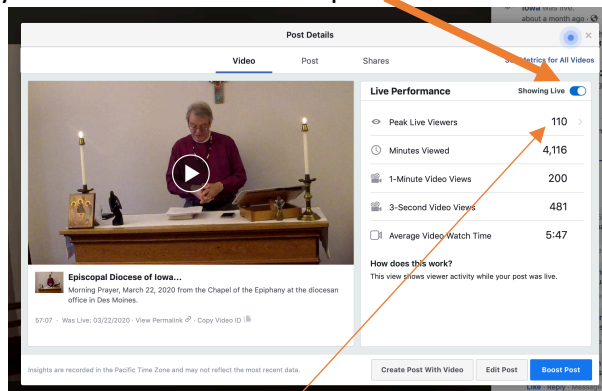

Tracking Facebook "Attendance"

From the video post, click on "people reached" to see more information.

This will open a pop-up window – click the arrow to the left of "Top Location"

This will open another window that will show you metrics for "live" or "premiere" views.

You can also toggle to see "all."

The figure you need here is:
Peak Live Viewers

The figure you need here is:
1-minute Video Views