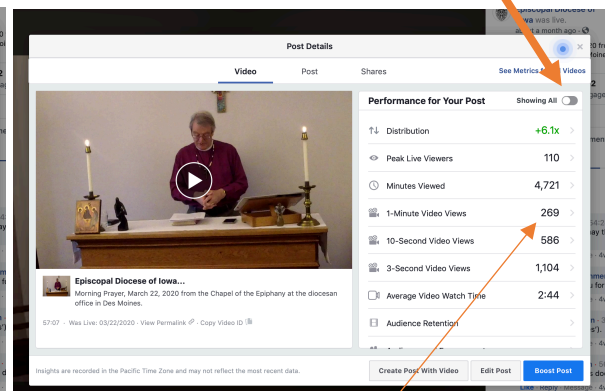

Tracking Facebook "Attendance"

From the video post, click on "people reached" to see more information.

This will open a pop-up window – click the arrow to the left of "Top Location"

This will open another window that will show you metrics for "live" or "premiere" views.

You can also toggle to see "all."

The figure you need here is:
Peak Live Viewers

The figure you need here is:
1-minute Video Views