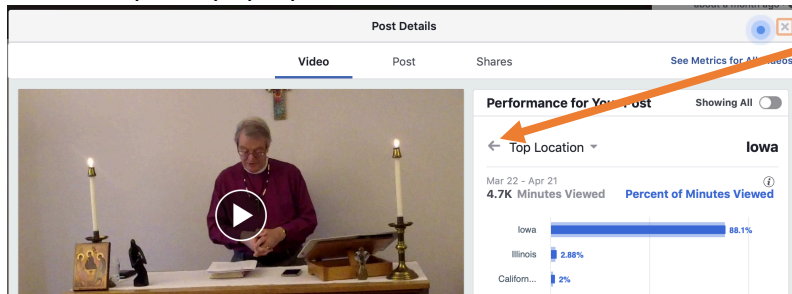

Tracking Facebook "Attendance"

From the video post, click on "people reached" to see more information.

This will open a pop-up window – click the arrow to the left of "Top Location"

This will open another window that will show you metrics for "live" or "premiere" views.

You can also toggle to see "all."

The figure you need here is:
Peak Live Viewers

The figure you need here is:
1-minute Video Views